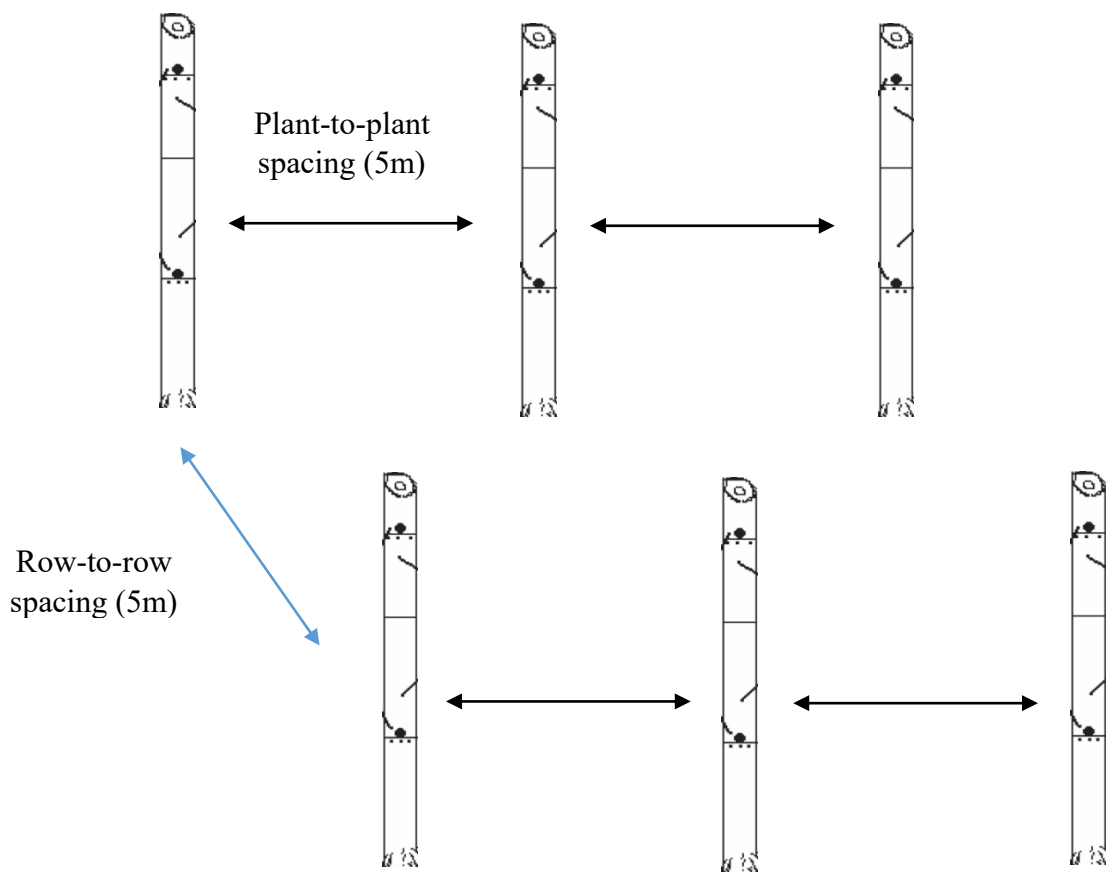

Bamboo rhizome

Bamboo plantation layout

*For cane plantation plant-to-plant and row-to-row spacing is 4m